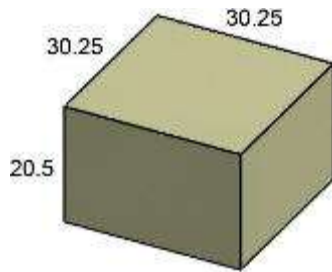

DEEP SEATING

FC024 MALIBU SQUARE OTTOMAN
FITS: 260, 265, 4060
W: 30.25" D: 30.25" H: 20.5"