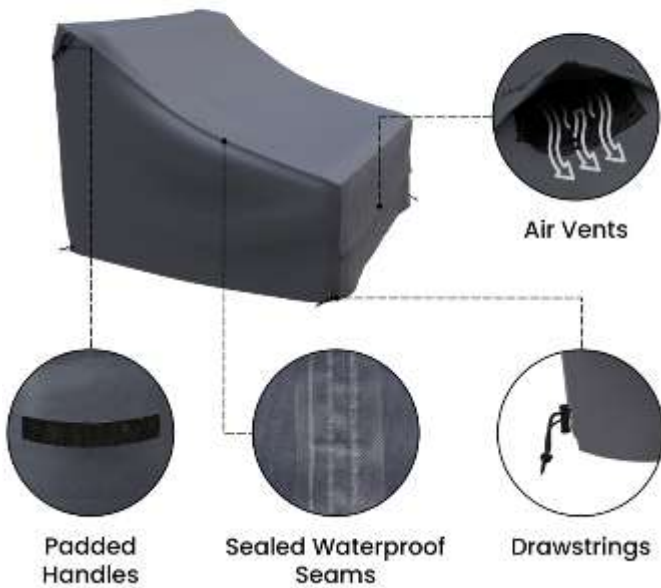

Crafted for Convenience