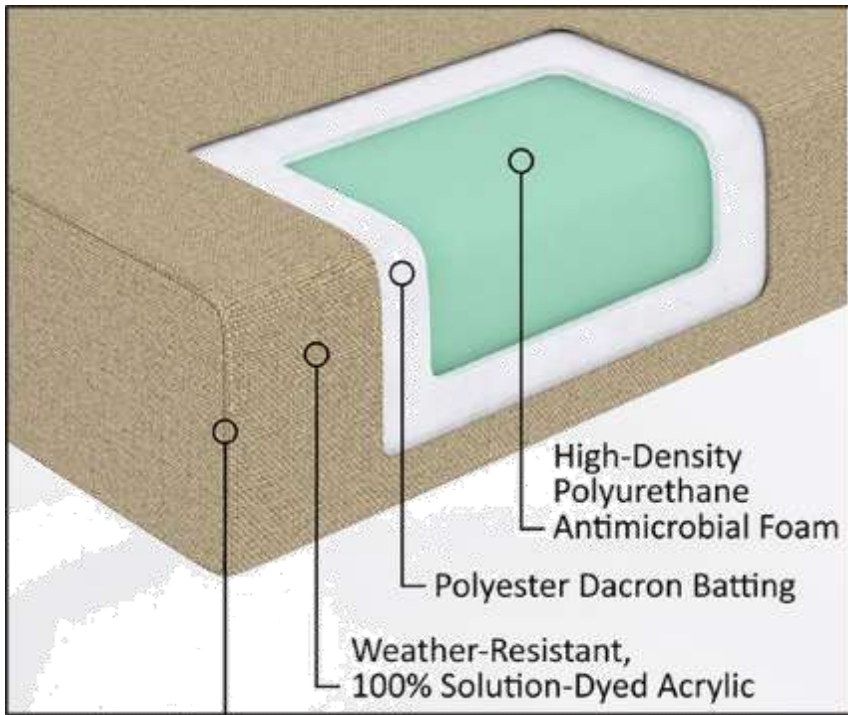

NC5319RCT-48-Cal

Size: 48" x 32" x 25" ht.
25,000 BTU

Round Fire Table Cover
FC069

Size: 45" Diameter x 25" ht.

Rectangle Fire Table Cover
FC094

Size: 49" x 37" x 25" ht.

Quick Ship Cushion Program

- Our quick ship program allows dealers to carry less inventory while offering expanded options to customers
- Receive cushions in 10 working days or less from the date your order is received
- Domestically produced in our state-of-the-art facility using only 100% solution-dyed Sunbrella fabrics
- Quick ship cushions are available for all of the furniture collections in our warehouse program
- Throw pillows, umbrellas, and furniture covers are also available in our quick ship program
- A variety of 100% solution-dyed Sunbrella fabrics are offered for each quick ship collection, and many of our quick ship cushions include welt and buttons.