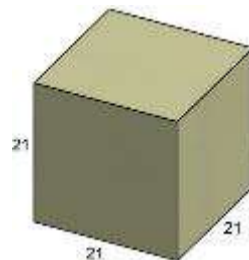

FC045 CABO SQUARE END TABLE
FITS: 270, 275, 4302, 2170
W: 21" D: 21" H: 21"