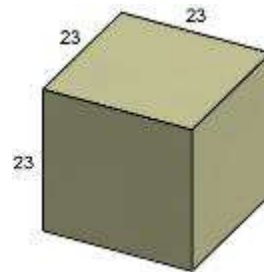

FC025 MALIBU END TABLE
FITS: 260, 265, 4331, 4345
W: 23" D: 23" H: 23"