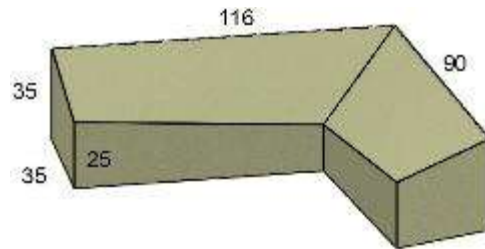

FC054 CABO SECTIONAL LEFT COVER
LL, M, SCC90, RL
FITS: 270, 275, 4302, 5306, 2685, 6400
W: 116/90" D: 35" H: 25/35"