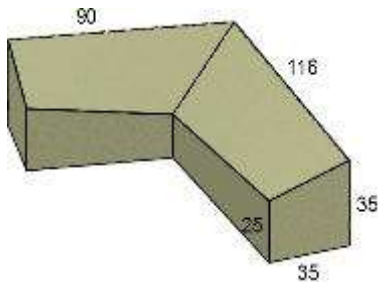

SETS

FC050 30" SQUARE PUB HT. SET
TABLE + 4 STOOLS
FITS: 270, 275
W: 66.5" D: 66.5" H: 45.5"

FC051 CURVED SECTIONAL SET
2 CONTOUR SOFAS WITH UP TO 3 WEDGE END TABLES
FITS: 270, 275
W: 159" D: 40" H: 35"