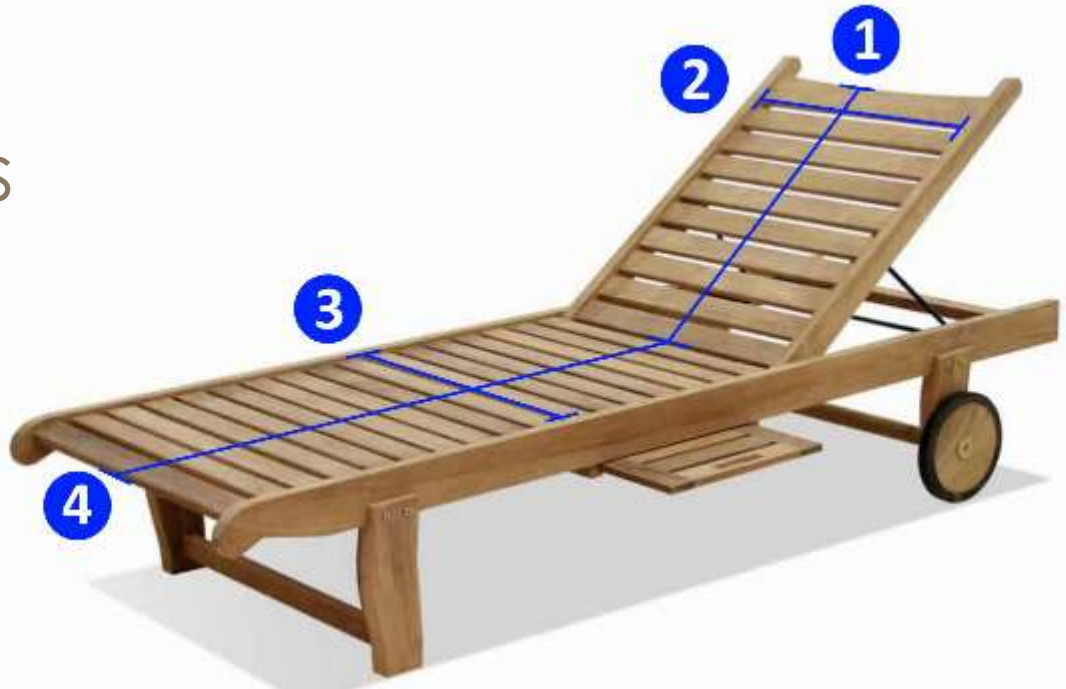

Custom Cushions