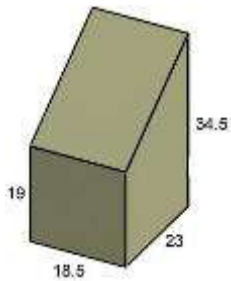

FC140 COFFEE TABLE COVER
FITS: 4331
W: 45" D: 29" H: 18"

DINING/BAR

FC038 UNIVERSAL COUNTER HEIGHT SWIVEL STOOL
 FITS: 260, 415
 W: 19.25/24.5" D: 30" H: 41.5"

FC039 DINING CHAIR WITH ARMS
 FITS: 260, 265, 270, 275, 4060, 415
 W: 24.5" D: 25.5" H: 23.5/35.5"