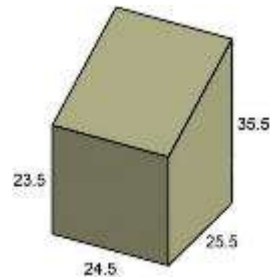

FC039 DINING CHAIR WITH ARMS
FITS: 260, 265, 270, 275, 4060, 415
W: 24.5" D: 25.5" H: 23.5/35.5"