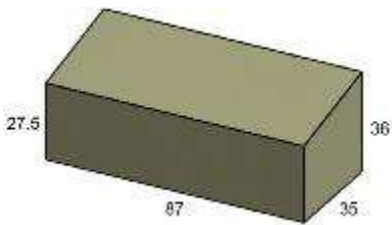

FC0003 DEEP SEATING SOFA
FITS: TRADITIONAL, 270, 275, 4302, 5306, 2685, 6400, 2170
W: 87" D: 35" H: 27.5/36"