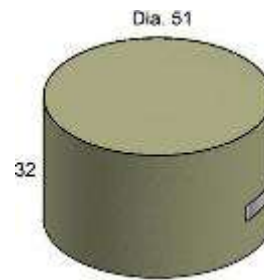

FC013 48" ROUND DINING TABLE
FITS: TRADITIONAL
W: 51" D: 51" H: 32"