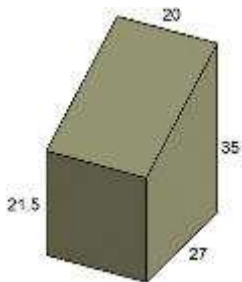

FC103 DINING SIDE CHAIR
FITS: 6510
W: 20" D: 27" H: 21.5/35"