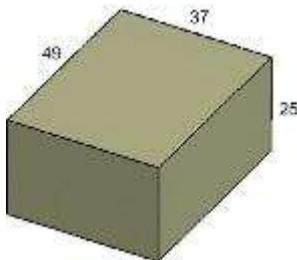

FC094 REC. FIRE TABLE COVER
FITS: RECTANGULAR FIRE TABLES
W:49" D:37" H:22"

**NO IMAGE
AVAILABLE**

FC018 MARKET UMBRELLA
FITS: MARKET UMBRELLA
W:14" D: 14" H:64"

TABLES

FC010 COFFEE TABLE COVER
 FITS: TRADITIONAL
 W: 44.5" D: 31" H: 23"