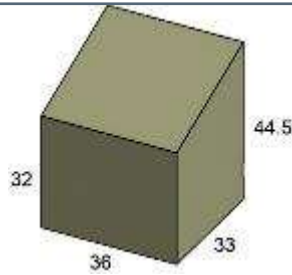

FC0004 DEEP SEATING DINING CHAIR
FITS: TRADITIONAL, HIGH BACK ROCKER
W: 33" D: 36" H: 32/44.5"