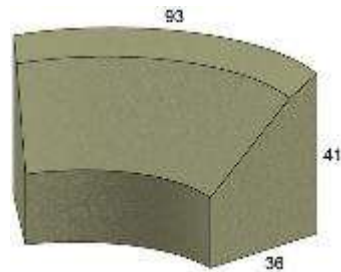

FC085 CURVED SOFA COVER
FITS: 4312
W: 93" D: 36" H: 41"