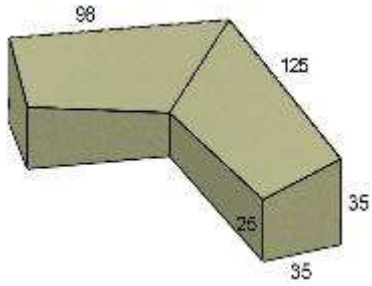

FC141 CABO SECTIONAL RIGHT COVER
LL, SCC45, SCM, RL
FITS: 270, 275, 4302., 5306, 2685, 6400
W: 125/98" D: 35" H: 25/35"