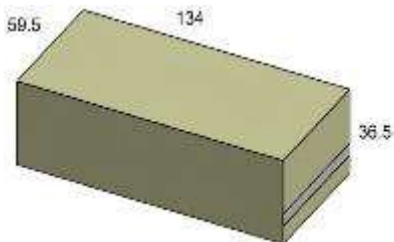

FC077 DINING COMPLETE COVER SET
TABLE + 6 CHAIRS
FITS: TRADITIONAL
W: 134" D: 59.5" H: 36.5"