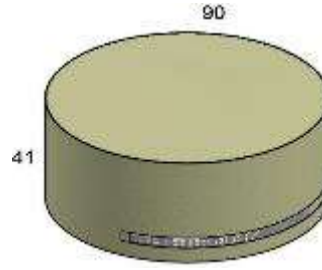

FC060 48" ROUND DINING SET
TABLE + 4 CHAIRS
FITS: TRADITIONAL
W: 90" D: 90" H: 41"