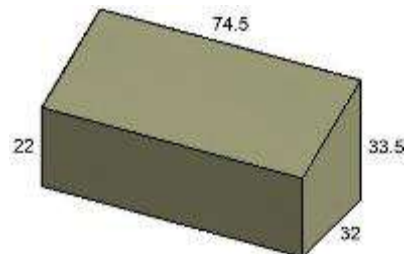

FC098 6510 SOFA
FITS: 6510, 6518
W: 74.5" D: 32" H: 22/33.5"