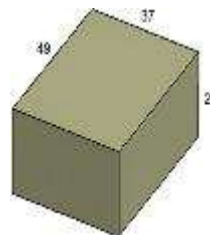

Rectangle Fire Table Cover
FC094

Size: 49" x 37" x 25" ht.