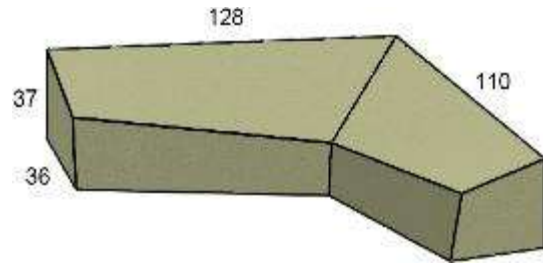

All Season Armor

Crafted for Convenience

CoverRITE Solution Dyed PU Coated Fabric

FURNITURE COVERS

SETS

FC019 MALIBU 90 DEGREE SECTIONAL
5 PC. SECTIONAL
L, M, C, M, R
FITS: 260, 265, 4060
W: 100/100" D: 36" H: 37"