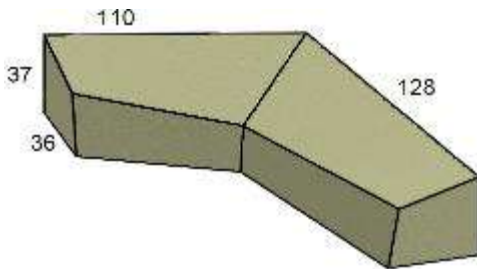

FC034 MALIBU RIGHT HAND FACING
6 PC. SECTIONAL
"L" SHAPE: L, M, C, M, M, R
FITS: 260, 265, 4060
W: 128/110" D: 36" H: 37"