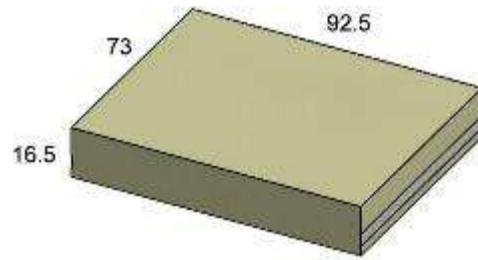

FC027 MALIBU DOUBLE ADJUSTABLE CHAISE
FITS: 260, 4199
W: 92.5" D: 73" H: 16.5"