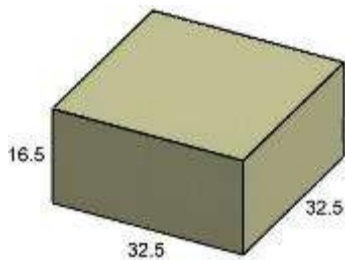

FC044 CABO SQUARE COFFEE TABLE
FITS: 270, 275, 4302
W: 32.5" D: 32.5" H: 16.5"