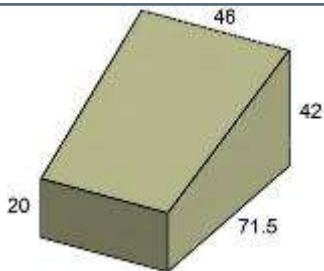

FC0006 DEEP SEATING OTTOMAN
FITS: 270, 275, 4302, 5306, 2685, 6400, TRADITIONAL
W: 31.5" D: 21.5" H: 21.5"

FC0008 DEEP SEATING DOUBLE ADJUSTABLE CHAISE LOUNGE
FITS: TRADITIONAL
W: 71.5" D: 46" H: 20/42"