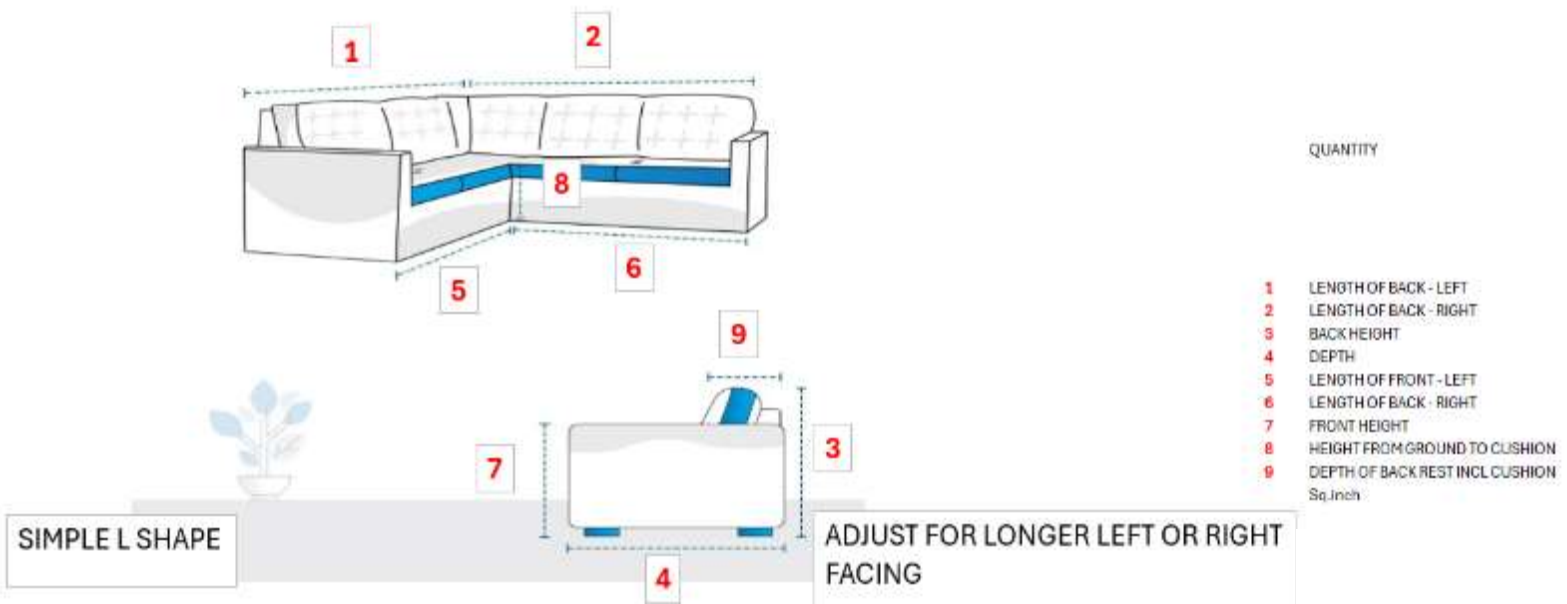

Custom Furniture Covers

Use our custom cover design tool to make any size protective cover.