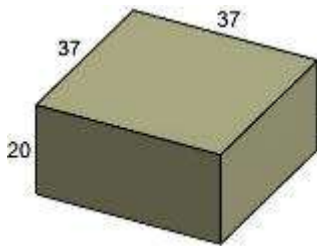

FC023 MALIBU COFFEE TABLE
FITS: 260, 265
W: 37" D: 37" H: 20"