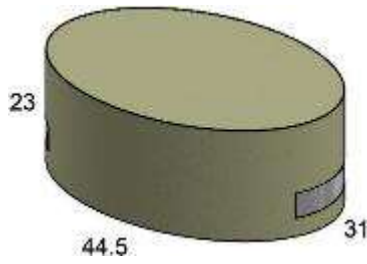

FC094 REC. FIRE TABLE COVER
FITS: RECTANGULAR FIRE TABLES
W:49" D:37" H:22"

**NO IMAGE
AVAILABLE**

FC018 MARKET UMBRELLA
FITS: MARKET UMBRELLA
W:14" D: 14" H:64"

TABLES

FC010 COFFEE TABLE COVER
 FITS: TRADITIONAL
 W: 44.5" D: 31" H: 23"