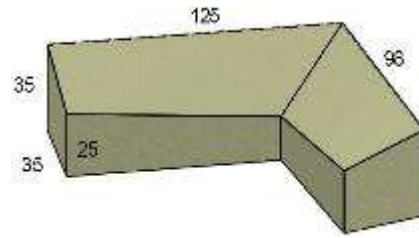

FC142 CABO SECTIONAL LEFT COVER
LL, SCM, SCC45, RL
FITS: 270, 275, 4302, 5306, 2685, 6400
W: 125/98" D: 35" H: 25/35"