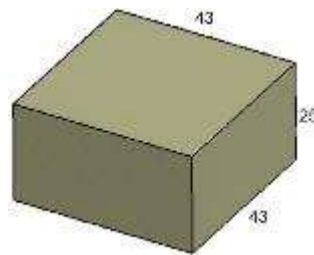

DEEP SEATING

FC139 CABO 45 DEGREE CORNER
FITS: 275
W: 63" D: 35" H: 35"

FURNITURE COVERS

ACCESSORIES

FC069 ROUND FIRE TABLE COVER
FITS: FIRE TABLES WITH ROUND TOPS
W:45" D:45" H:22"

FC070 SQUARE FIRE TABLE COVER
FITS: FIRE TABLES WITH SQUARE TOPS
W:43" D:43" H:23.5"