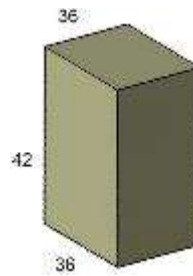

FC138 UNIVERSAL 42" PUB TABLE
FITS: 415
W: 36" D: 36" H: 42"