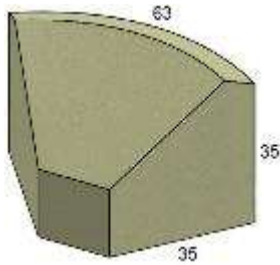

FURNITURE COVERS

DEEP SEATING

FC139 CABO 45 DEGREE CORNER
FITS: 275
W: 63" D: 35" H: 35"

FURNITURE COVERS

ACCESSORIES