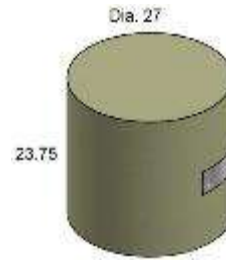

FC094 REC. FIRE TABLE COVER
FITS: RECTANGULAR FIRE TABLES
W:49" D:37" H:22"

**NO IMAGE
AVAILABLE**

FC018 MARKET UMBRELLA
FITS: MARKET UMBRELLA
W:14" D: 14" H:64"

TABLES

FC010 COFFEE TABLE COVER
 FITS: TRADITIONAL
 W: 44.5" D: 31" H: 23"