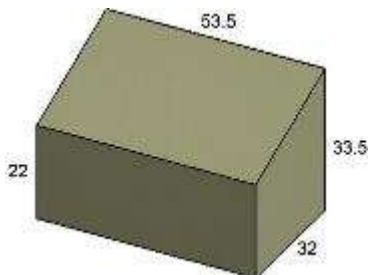

FC097 6510 LOVESEAT
FITS: 6510, 6518
W: 53.5" D: 32" H: 22/33.5"