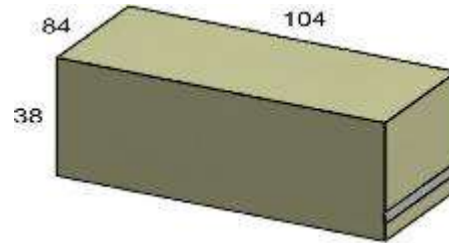

FC036 72" RECTANGULAR DINING SET
TABLE + 6 CHAIRS
FITS: 260, 265, 270, 275, 4060, 415
W: 104" D: 84" H: 38"