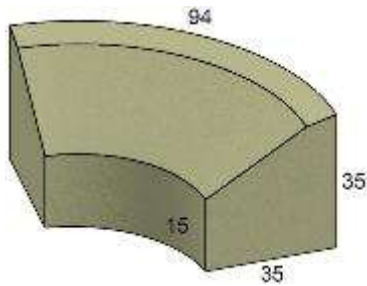

FC032 MALIBU CURVED SOFA
FITS: 260, 270, 265, 275, 3307
W: 94" D: 35" H: 15/35"