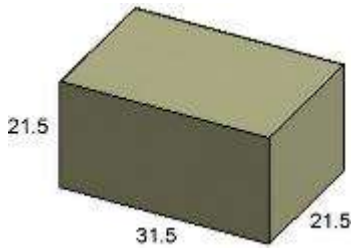

FC0003 DEEP SEATING SOFA
FITS: TRADITIONAL, 270, 275, 4302, 5306, 2685, 6400, 2170
W: 87" D: 35" H: 27.5/36"