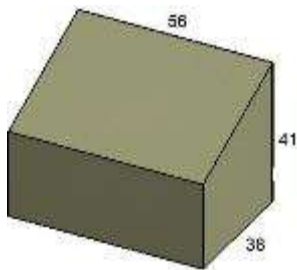

FC082 LOVESEAT COVER
FITS: 3350, 4312, 4331, 4345
W: 56" D: 38" H: 41"