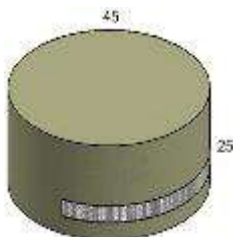

Round Fire Table Cover
FC069

Size: 45" Diameter x 25" ht.