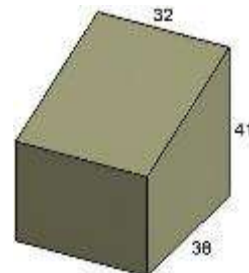

FC081 LOUNGE CHAIR COVER
FITS: 3350, 4312, 4331, 4345,
W: 32" D: 38" H: 41"