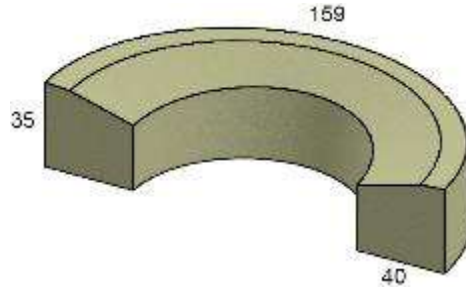

FC051 CURVED SECTIONAL SET
2 CONTOUR SOFAS WITH UP TO 3 WEDGE END TABLES
FITS: 270, 275
W: 159" D: 40" H: 35"