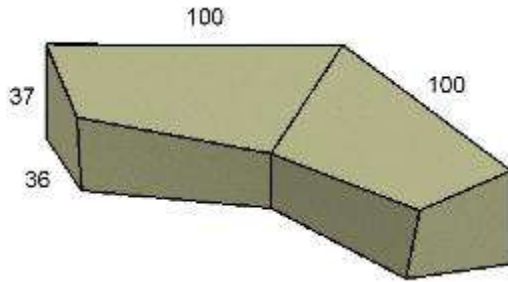

All Season Armor

Crafted for Convenience

CoverRITE Solution Dyed PU Coated Fabric

FURNITURE COVERS

SETS

FC019 MALIBU 90 DEGREE SECTIONAL
5 PC. SECTIONAL
L, M, C, M, R
FITS: 260, 265, 4060
W: 100/100" D: 36" H: 37"