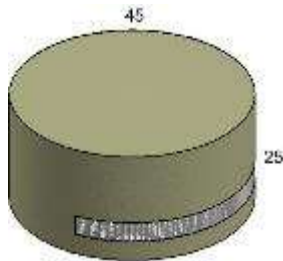

FC069 ROUND FIRE TABLE COVER
FITS: FIRE TABLES WITH ROUND TOPS
W:45" D:45" H:22"