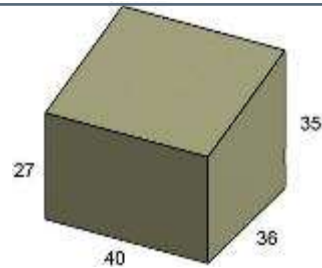

FC0021 CLUB CHAIR
FITS: 260, 265, 4060
W: 40" D: 36" H: 27/35"