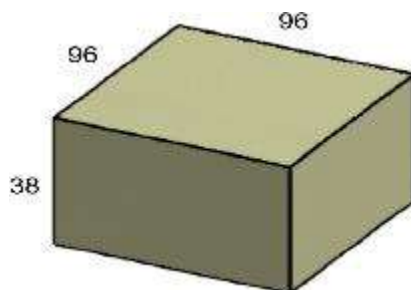

FC048 60" SQUARE DINING SET
TABLE + 8 DINING CHAIRS
FITS: 260, 265, 270, 275, 4060
W: 96" D: 96" H: 38"