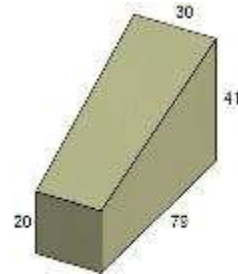

FC0007 DEEP SEATING CHAISE LOUNGE
FITS: TRADITIONAL, 2030 SACL/SACL-A
W: 79" D: 30" H: 20/41"