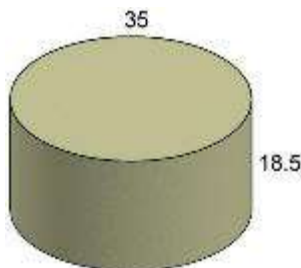

FC043 GRANDE / CONTOUR LARGE ROUND OTTOMAN
FITS: 260, 270, 275, 415LOT
W: 35" D: 35" H: 18.5"