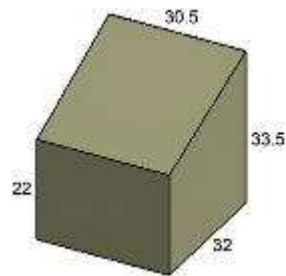

FC083 SOFA COVER
FITS: 3350, 4312, 4331, 4345
W: 80" D: 38" H: 41"

FC084 OTTOMAN COVER
FITS: 3350, 4312, 4331, 4345
W: 33" D: 26" H: 15"

FC085 CURVED SOFA COVER
FITS: 4312
W: 93" D: 36" H: 41"

FC093 CONTOUR SOFA COVER
FITS: 270, 275, 252, 4302, 3307
W: 94" D: 35" H: 15/35"