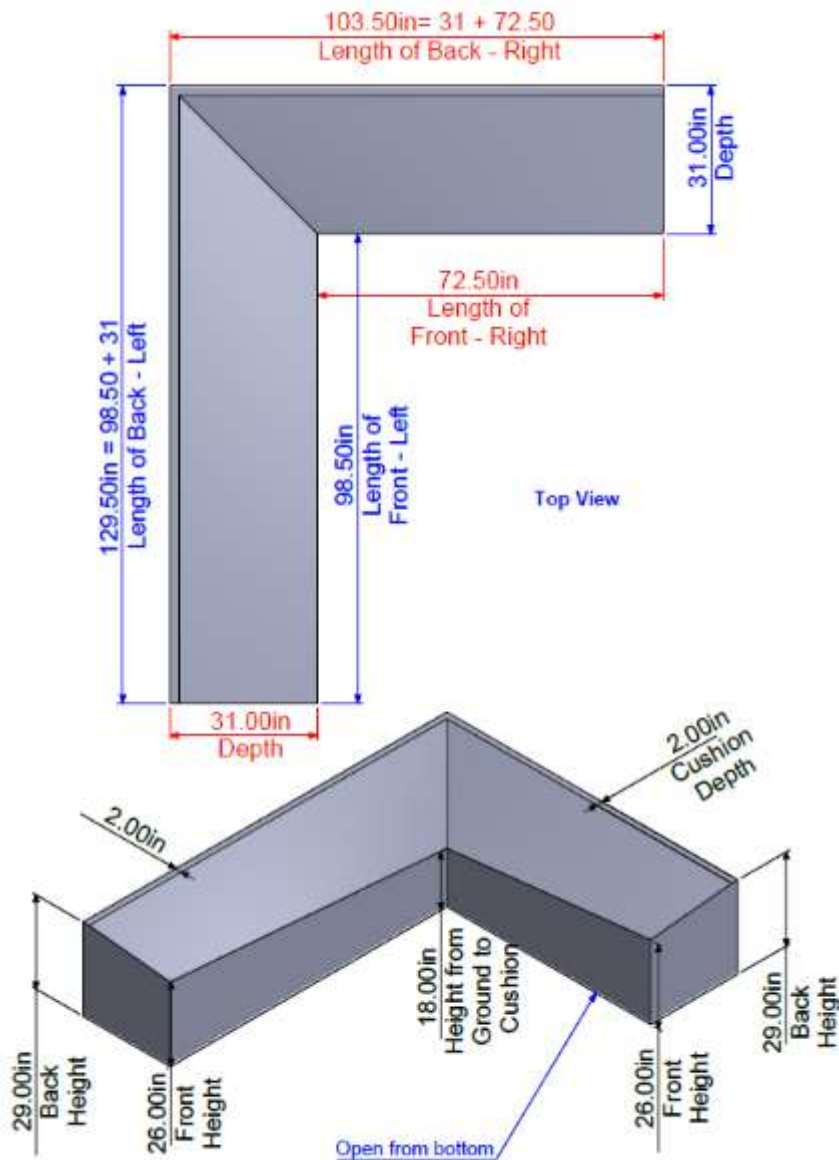

Custom Furniture Covers

Use our custom cover design tool to make any size protective cover.