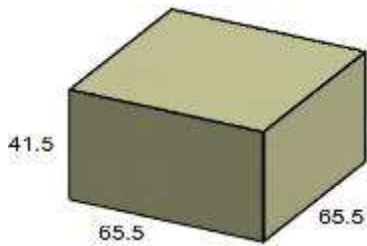

FC037 MALIBU 36" PUB TABLE SET
TABLE + 4 STOOLS
FITS: 260, 415
W: 65.5" D: 65.5" H: 41.5"