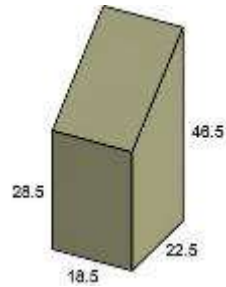

FC046 FIXED 30" BAR STOOL
FITS: 270, 275, 415
W: 18.5" D: 22.5" H: 28.5/46.5"