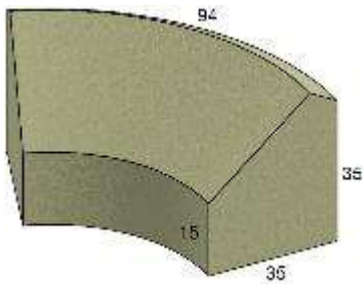

FC093 CONTOUR SOFA COVER
FITS: 270, 275, 252, 4302, 3307
W: 94" D: 35" H: 15/35"