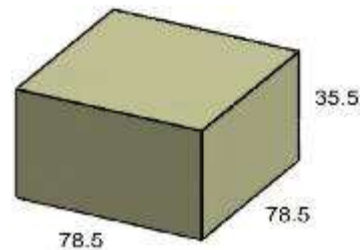

FC047 48" SQUARE DINING SET
TABLE + 4 DINING CHAIRS
FITS: 260, 265, 270, 275, 4060
W: 78.5" D: 78.5" H: 35.5"