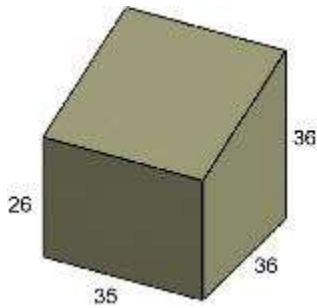

FC0001 DEEP SEATING CHAIR
FITS: TRADITIONAL, 270, 275, 4302, 5306, 2685, 6400, 2170, 2015
W: 36" D: 35" H: 26/36"