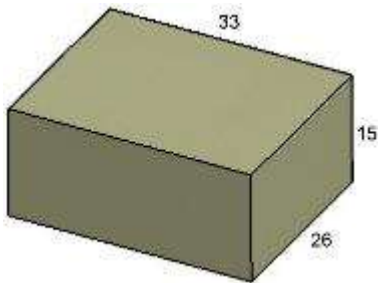

FC084 OTTOMAN COVER
FITS: 3350, 4312, 4331, 4345
W: 33" D: 26" H: 15"