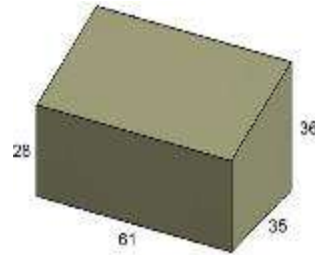

FC0002 DEEP SEATING LOVESEAT
FITS: TRADITIONAL, 270, 275, 4302, 5306, 2685, 6400, 2170
W: 61" D: 35" H: 28/36"