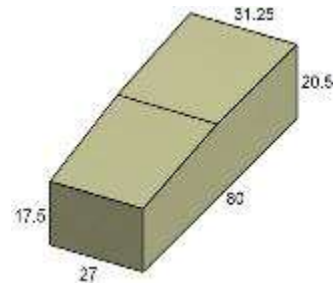

FC042 SINGLE ADJUSTABLE CHAISE W/ ARMS
FITS: 260, 270, 275, 4060, 415
W: 80" D: 27/31.25" H: 17.5/20.5"