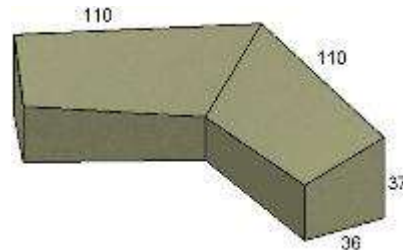

FC090 MALIBU SECTIONAL COVER
L, M, SCC45, M, RL
FITS: 260
W: 110/110" D: 36" H: 37"