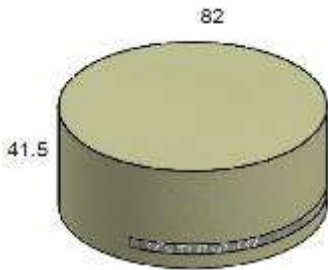

FC059 30" ROUND BISTRO SET
TABLE + 2 CHAIRS
FITS: TRADITIONAL
W: 82" D: 34" H: 41.5"